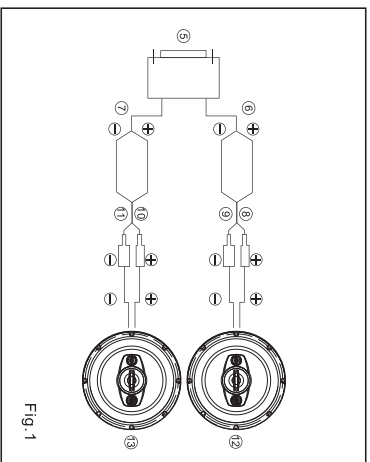

6.5" 4-WAY SPEAKER

- FREQUENCY: 65-20KHZ
- SENSITIVITY: 89dB/W/M
- MAX POWER: 120 W
- MAGNET: 283.5 GRAMS
- VOICE COIL: 25MM
- MIDRANGE AND TWEETER: 30MM MYLAR DOME TWEETER AND 2x15MM PIEZO TWEETER

■ CONTENTS

■ WIRING CONNECTION(Fig. 1)

Please watch for polarity

- ⑤ Car Stereo
- ⑥ Left
- ⑦ Right
- ⑧ White
- ⑨ White/Black
- ⑩ Gray
- ⑪ Gray/Black
- ⑫ Left Speaker(4 ohms)
- ⑬ Right Speaker(4 ohms)

■ CONNECTION DIAGRAM

■ CONNECTION DIAGRAM

6.5" DIFUZOR CU 4 CĂI

- FRECVENTA: 65-20KHZ
- SENSIBILITATE: 89dB/W/M PUTERE
- MAXIMA: 120 W
- MAGNET: 283.5GRAMS
- BOBINA MOBILA: 25MM
- DIFUZOARE DE MEDII SI INALTE:
- CAPAC ELECTROIZOLANT 30MM PENTRU DIFUZOR DE INALTE
- SI DIFUZOR INALTE PIEZOELECTRIC DE 2x15MM