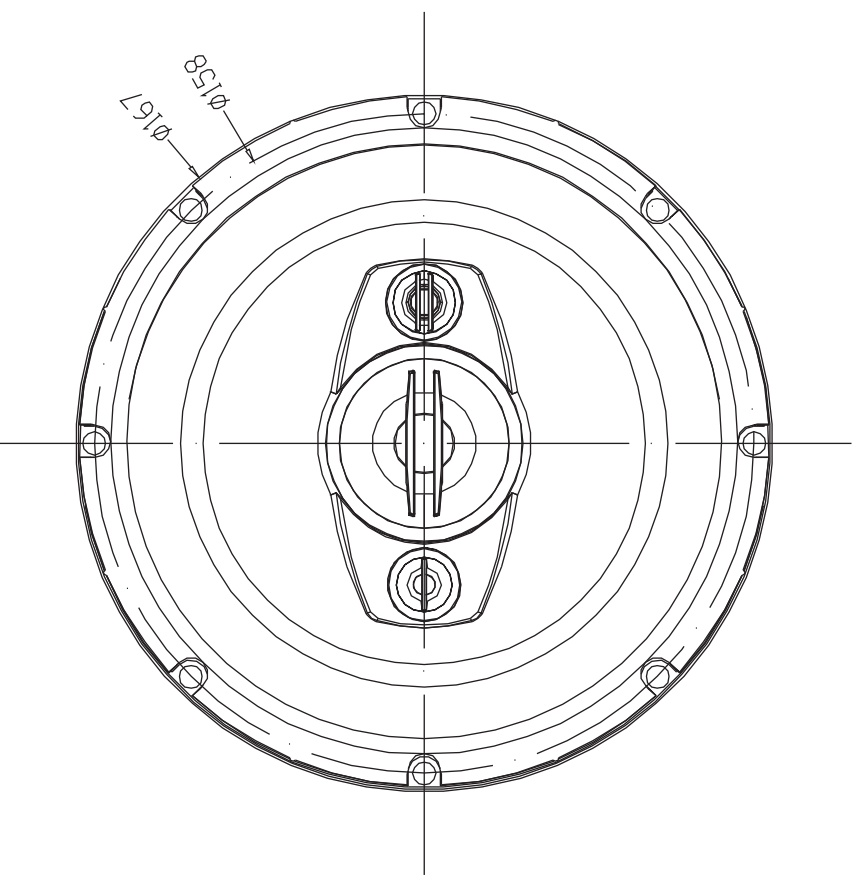

6.5" 4-WAY SPEAKER

- FREQUENCY: 65-20KHZ
- SENSITIVITY: 89dB/W/M
- MAX POWER: 120 W
- MAGNET: 283.5 GRAMS
- VOICE COIL: 25MM
- MIDRANGE AND TWEETER: 30MM MYLAR DOME TWEETER AND 2x15MM PIEZO TWEETER

■ CONTENTS

■ WIRING CONNECTION(Fig. 1)

Please watch for polarity

- ⑤ Car Stereo
- ⑥ Left
- ⑦ Right
- ⑧ White
- ⑨ White/Black
- ⑩ Gray
- ⑪ Gray/Black
- ⑫ Left Speaker(4 ohms)
- ⑬ Right Speaker(4 ohms)

■ CONNECTION DIAGRAM

■ CONNECTION DIAGRAM

6.5" DIFUZOR CU 4 CĂI

- FRECVENTA: 65-20KHZ
- SENSIBILITATE: 89dB/W/M PUTERE
- MAXIMA: 120 W
- MAGNET: 283.5GRAMS
- BOBINA MOBILA: 25MM
- DIFUZOARE DE MEDII SI INALTE:
- CAPAC ELECTROIZOLANT 30MM PENTRU DIFUZOR DE INALTE
- SI DIFUZOR INALTE PIEZOELECTRIC DE 2x15MM