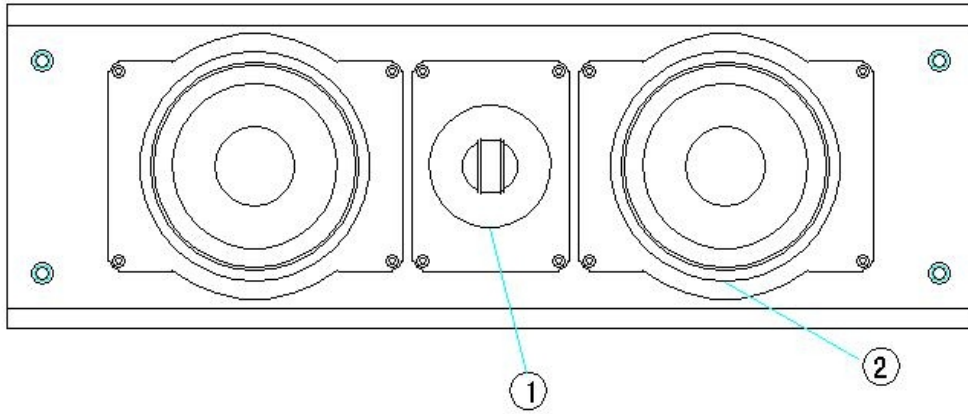

前视图

后视图

剖视图

- 1: 8" WOOFER
- 2: 1" TWEETER
- 3: JUNCTION BOX
- 4: REFLEX HOLE
- 5: CROSSOVER DEVICE

- .1" TWEETER
- 2" WOOFER
- 3: JUNCTION BOX
- 4. REFLEX HOLE

- .1" TWEETER
- 2" WOOFER
- 3: JUNCTION BOX
- 4. REFLEX HOLE

- 1. 4X16 SCREW
- 2. 10" SPEAKEd EP UNIT
- 3. WOODEN BOX
- 4. SPTKE
- 5. 4X16 SCREW
- 6. JUNCTION BOX