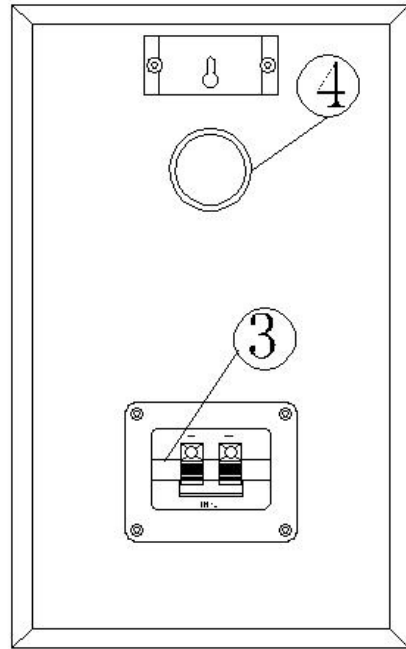

前视图

后视图

剖视图

- 1: 8" WOOFER
- 2: 1" TWEETER
- 3: JUNCTION BOX
- 4: REFLEX HOLE
- 5: CROSSOVER DEVICE

- .1" TWEETER
- 2" WOOFER
- 3: JUNCTION BOX
- 4. REFLEX HOLE

- .1" TWEETER
- 2" WOOFER
- 3: JUNCTION BOX
- 4. REFLEX HOLE

- 1. 4X16 SCREW
- 2. 10" SPEAKEd EP UNIT
- 3. WOODEN BOX
- 4. SPTKE
- 5. 4X16 SCREW
- 6. JUNCTION BOX