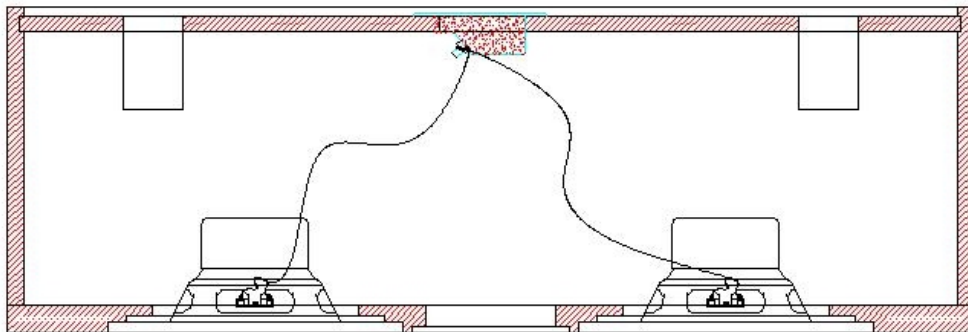

前视图

后视图

剖视图

- 1: 8" WOOFER
- 2: 1" TWEETER
- 3: JUNCTION BOX
- 4: REFLEX HOLE
- 5: CROSSOVER DEVICE

- .1" TWEETER
- 2" WOOFER
- 3: JUNCTION BOX
- 4. REFLEX HOLE

- .1" TWEETER
- 2" WOOFER
- 3: JUNCTION BOX
- 4. REFLEX HOLE

- 1. 4X16 SCREW
- 2. 10" SPEAKEd EP UNIT
- 3. WOODEN BOX
- 4. SPTKE
- 5. 4X16 SCREW
- 6. JUNCTION BOX