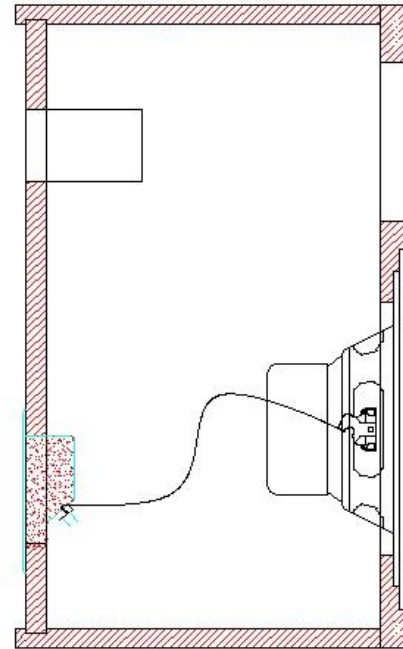

前视图

后视图

剖视图

- 1: 8" WOOFER
- 2: 1" TWEETER
- 3: JUNCTION BOX
- 4: REFLEX HOLE
- 5: CROSSOVER DEVICE

- .1" TWEETER
- 2" WOOFER
- 3: JUNCTION BOX
- 4. REFLEX HOLE

- .1" TWEETER
- 2" WOOFER
- 3: JUNCTION BOX
- 4. REFLEX HOLE

- 1. 4X16 SCREW
- 2. 10" SPEAKEd EP UNIT
- 3. WOODEN BOX
- 4. SPTKE
- 5. 4X16 SCREW
- 6. JUNCTION BOX