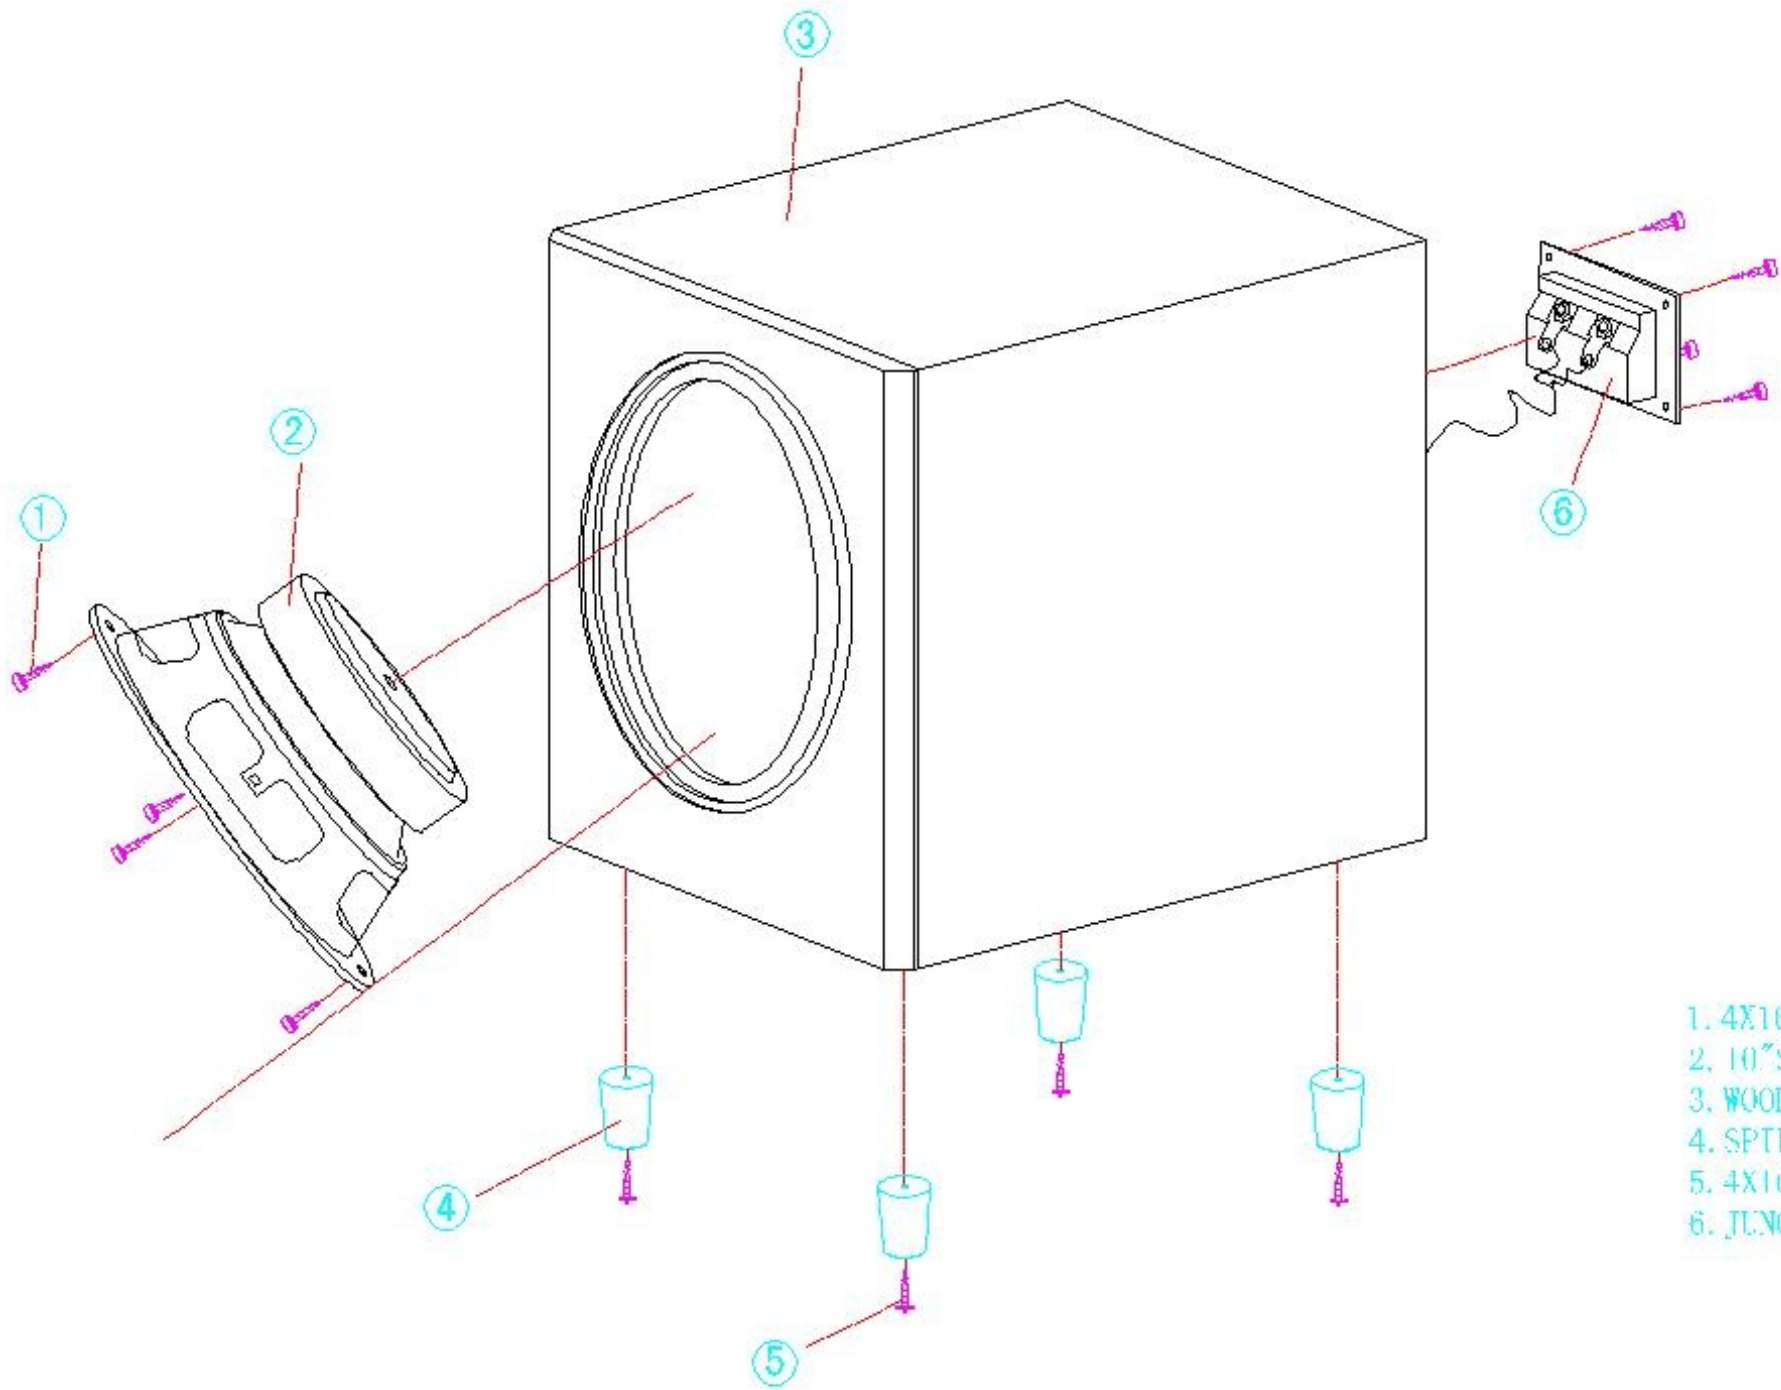

前视图

后视图

剖视图

- 1: 8" WOOFER
- 2: 1" TWEETER
- 3: JUNCTION BOX
- 4: REFLEX HOLE
- 5: CROSSOVER DEVICE

- .1" TWEETER
- 2" WOOFER
- 3: JUNCTION BOX
- 4. REFLEX HOLE

- .1" TWEETER
- 2" WOOFER
- 3: JUNCTION BOX
- 4. REFLEX HOLE

- 1. 4X16 SCREW
- 2. 10" SPEAKEd EP UNIT
- 3. WOODEN BOX
- 4. SPTKE
- 5. 4X16 SCREW
- 6. JUNCTION BOX