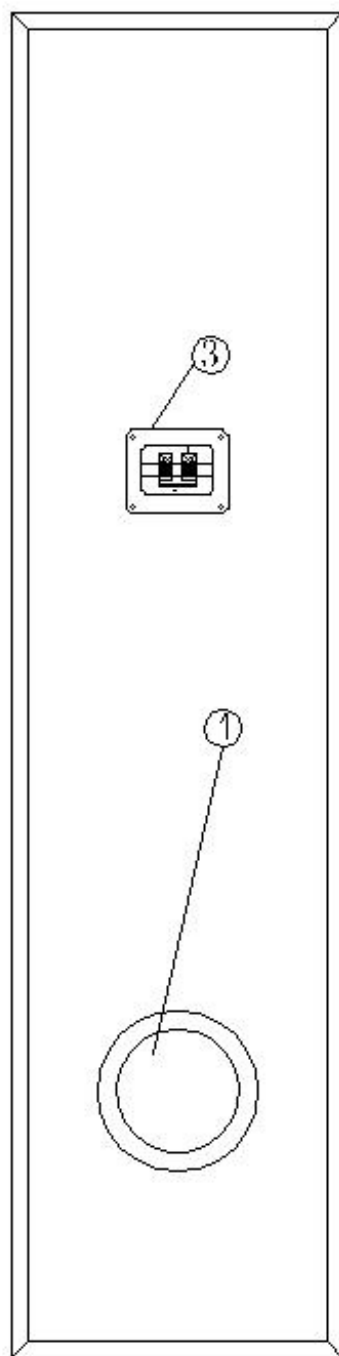

前视图

后视图

剖视图

- 1: 8" WOOFER
- 2: 1" TWEETER
- 3: JUNCTION BOX
- 4: REFLEX HOLE
- 5: CROSSOVER DEVICE

- .1" TWEETER
- 2" WOOFER
- 3: JUNCTION BOX
- 4. REFLEX HOLE

- .1" TWEETER
- 2" WOOFER
- 3: JUNCTION BOX
- 4. REFLEX HOLE

- 1. 4X16 SCREW
- 2. 10" SPEAKEd EP UNIT
- 3. WOODEN BOX
- 4. SPTKE
- 5. 4X16 SCREW
- 6. JUNCTION BOX