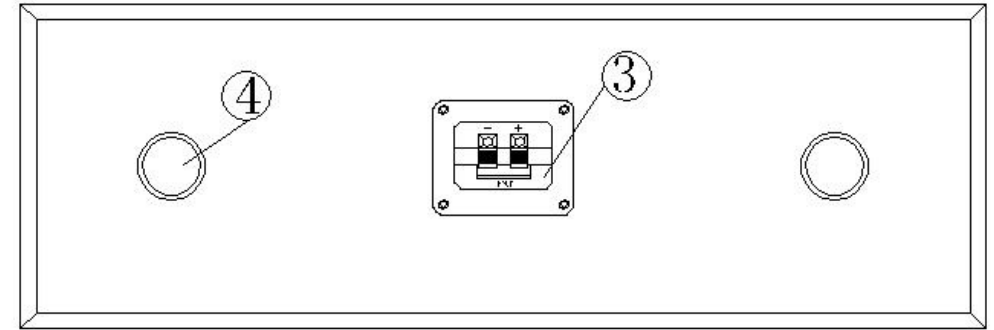

前视图

后视图

剖视图

- 1: 8" WOOFER
- 2: 1" TWEETER
- 3: JUNCTION BOX
- 4: REFLEX HOLE
- 5: CROSSOVER DEVICE

- .1" TWEETER
- 2" WOOFER
- 3: JUNCTION BOX
- 4. REFLEX HOLE

- .1" TWEETER
- 2" WOOFER
- 3: JUNCTION BOX
- 4. REFLEX HOLE

- 1. 4X16 SCREW
- 2. 10" SPEAKEd EP UNIT
- 3. WOODEN BOX
- 4. SPTKE
- 5. 4X16 SCREW
- 6. JUNCTION BOX