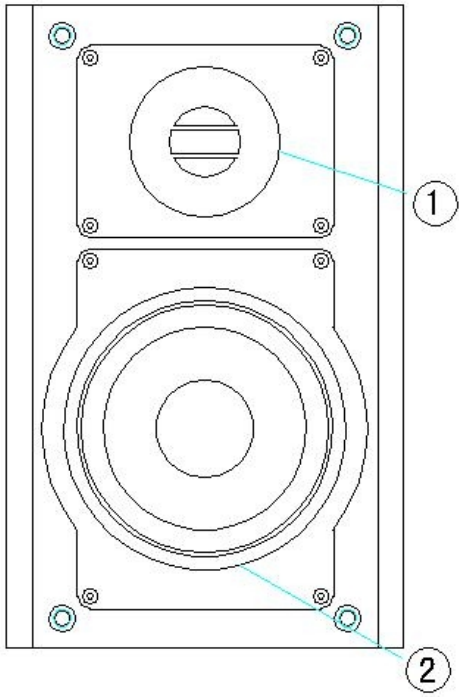

前视图

后视图

剖视图

- 1: 8" WOOFER
- 2: 1" TWEETER
- 3: JUNCTION BOX
- 4: REFLEX HOLE
- 5: CROSSOVER DEVICE

- .1" TWEETER
- 2" WOOFER
- 3: JUNCTION BOX
- 4. REFLEX HOLE

- .1" TWEETER
- 2" WOOFER
- 3: JUNCTION BOX
- 4. REFLEX HOLE

- 1. 4X16 SCREW
- 2. 10" SPEAKEd EP UNIT
- 3. WOODEN BOX
- 4. SPTKE
- 5. 4X16 SCREW
- 6. JUNCTION BOX