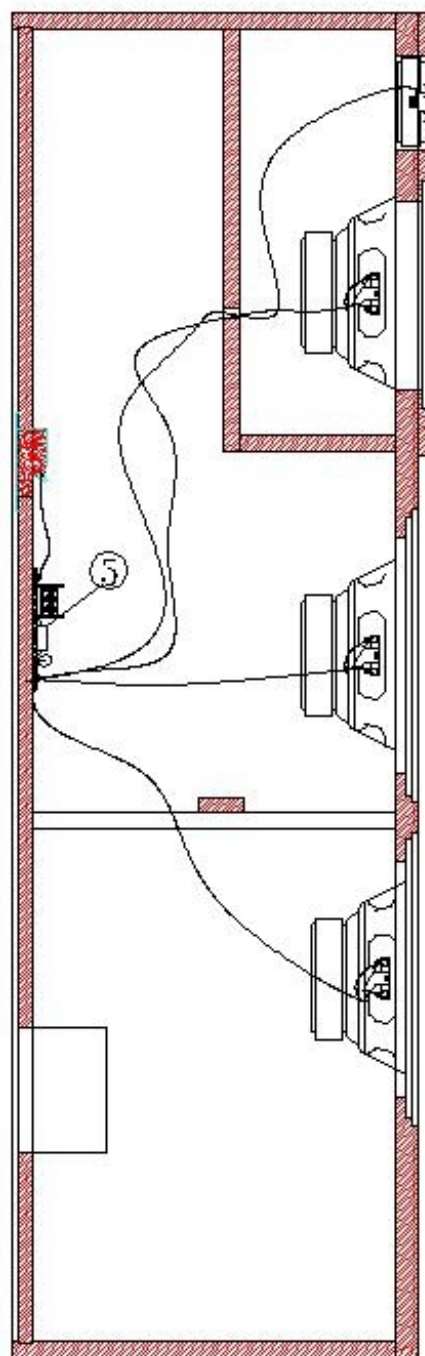

前视图

后视图

剖视图

- 1: 8" WOOFER
- 2: 1" TWEETER
- 3: JUNCTION BOX
- 4: REFLEX HOLE
- 5: CROSSOVER DEVICE

- .1" TWEETER
- 2" WOOFER
- 3: JUNCTION BOX
- 4. REFLEX HOLE

- .1" TWEETER
- 2" WOOFER
- 3: JUNCTION BOX
- 4. REFLEX HOLE

- 1. 4X16 SCREW
- 2. 10" SPEAKEd EP UNIT
- 3. WOODEN BOX
- 4. SPTKE
- 5. 4X16 SCREW
- 6. JUNCTION BOX