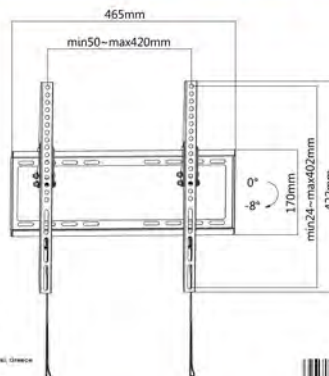

PACKAGING

SKU: 3255T

EAN:4905192330019

BOX SIZE (L x W x H):

17.5 X 2.5 X 47 cm

WEIGHT: 1.1kg

MASTER BOX: 12 pcs

SIZE (L x W x H):

49 X 33 X 19.5 cm

WEIGHT: 13.45 kg

AKAI

TILT TV WALL MOUNT

TILT TV WALL MOUNT

AKAI

4 905192 330019
Made in P.R.C.